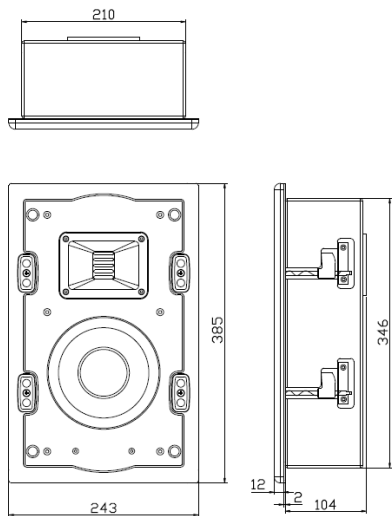

zero_{db}

zero_{db}

IWR-61

zero db

IWR-61

zero db

IWR-61

Specifications:

Type	6.5", 2-Way 2-unit full range speaker
Frequency Range	46~35KHz(-10dB)
Frequency Response	54~30KHz(±3dB)
Recommended Amplified Power	50-400W
Sensitivity(1W/1M)	93dB
Maximum SPL	106dB
Nominal Impedance	4ohms
Crossover	2.4KHz
LF Woofer	1x6.5"Ø30mmVC
HF Driver	1xAMT pneumatic compression driver
Dispersion/-6dB	142°x111°
Product Size(WxDxH)	Panel size: 243x2x385mm Cabinet size: 210x104x346mm Hole size(WxH): 215x351(Depth > 110mm)
Package Size(WxDxH)	460x316x190mm
Net Weight	5.4Kg/pc
Gross Weight	6.65Kg/pc
Connectors	Nickel plated crimping terminal
Enclosure	High grade MDF, matt black painting
Grille	Wooden grille with acoustic cloth
Fittings	Screw type hook