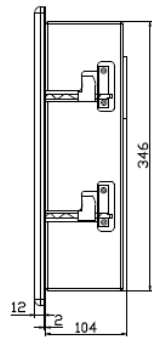

zero_{db}

zero_{db}

IWD-61

zero_{db}

IWD-61

Specifications:

Type	6.5", 2-Way 2-unit full range speaker
Frequency Range	46~35KHz(-10dB)
Frequency Response	75~25KHz(±3dB)
Recommended Amplified Power	50-350W
Sensitivity(1W/1M)	90dB
Maximum SPL	118dB
Nominal Impedance	4ohms
Crossover	2.5KHz
LF Woofer	1x6.5"Ø30mmVC
HF Driver	1x1"Ø25mmVC silk dia. dome tweeter
Product Size(WxDxH)	Panel size: 243x2x385mm Cabinet size: 210x104x346mm Hole size(WxH): 215x351(Depth > 110mm)
Package Size(WxDxH)	460x316x190mm
Net Weight	5.05Kg/pc
Gross Weight	6.15Kg/pc
Connectors	Nickel plated crimping terminal
Enclosure	High grade MDF, matt black painting
Grille	Wooden grille with acoustic cloth
Fittings	Screw type hook