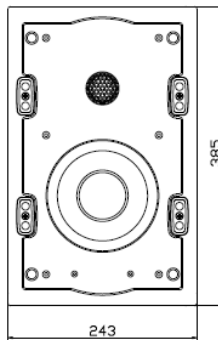

zero_{db}

zero_{db}

IWD-61

zero_{db}

IWD-61

Specifications:

Type	6.5", 2-Way 2-unit full range speaker
Frequency Range	46~35KHz(-10dB)
Frequency Response	75~25KHz(±3dB)
Recommended Amplified Power	50-350W
Sensitivity(1W/1M)	90dB
Maximum SPL	118dB
Nominal Impedance	4ohms
Crossover	2.5KHz
LF Woofer	1x6.5"Ø30mmVC
HF Driver	1x1"Ø25mmVC silk dia. dome tweeter
Product Size(WxDxH)	Panel size: 243x2x385mm Cabinet size: 210x104x346mm Hole size(WxH): 215x351(Depth > 110mm)
Package Size(WxDxH)	460x316x190mm
Net Weight	5.05Kg/pc
Gross Weight	6.15Kg/pc
Connectors	Nickel plated crimping terminal
Enclosure	High grade MDF, matt black painting
Grille	Wooden grille with acoustic cloth
Fittings	Screw type hook