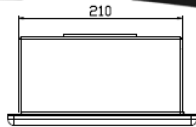

zero_{db}

zero_{db}

IWD-61

zero_{db}

IWD-61

Specifications:

Type	6.5", 2-Way 2-unit full range speaker
Frequency Range	46~35KHz(-10dB)
Frequency Response	75~25KHz(±3dB)
Recommended Amplified Power	50-350W
Sensitivity(1W/1M)	90dB
Maximum SPL	118dB
Nominal Impedance	4ohms
Crossover	2.5KHz
LF Woofer	1x6.5"Ø30mmVC
HF Driver	1x1"Ø25mmVC silk dia. dome tweeter
Product Size(WxDxH)	Panel size: 243x2x385mm Cabinet size: 210x104x346mm Hole size(WxH): 215x351(Depth > 110mm)
Package Size(WxDxH)	460x316x190mm
Net Weight	5.05Kg/pc
Gross Weight	6.15Kg/pc
Connectors	Nickel plated crimping terminal
Enclosure	High grade MDF, matt black painting
Grille	Wooden grille with acoustic cloth
Fittings	Screw type hook