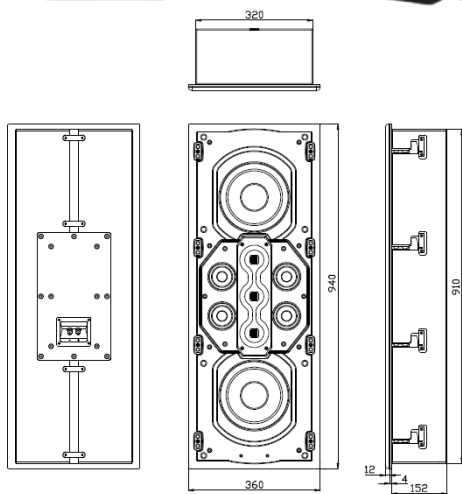

zero_{db}

zero_{db}

IWR-843

zero db

IWR-843

Specifications:

Type	8", 3-Way 7-unit full range speaker
Frequency Range	32~35KHz(-10dB)
Frequency Response	38~30KHz(±3dB)
Recommended Amplified Power	50-600W
Sensitivity(1W/1M)	93dB
Maximum SPL	120dB
Nominal Impedance	4ohms
Crossover	800Hz, 3KHz
LF Woofer	2x8"Ø35mmVC
Mid-range Driver	4x3"Ø19mmVC
HF Driver	3xAMT pneumatic compression driver
Product Size(WxDxH)	Panel size: 360x4x940mm Cabinet size: 320x152x910mm Hole size(WxH): 326x916(Depth > 160mm)
Package Size(WxDxH)	1034x454x243mm
Net Weight	23. 75Kg/pc
Gross Weight	26. 35 Kg/pc
Connectors	Nickel plated crimping terminal
Enclosure	High grade MDF, matt black painting
Grille	Wooden grille with acoustic cloth
Fittings	Screw type hook